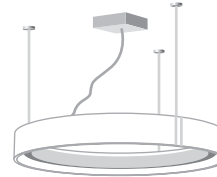

Central Canopy